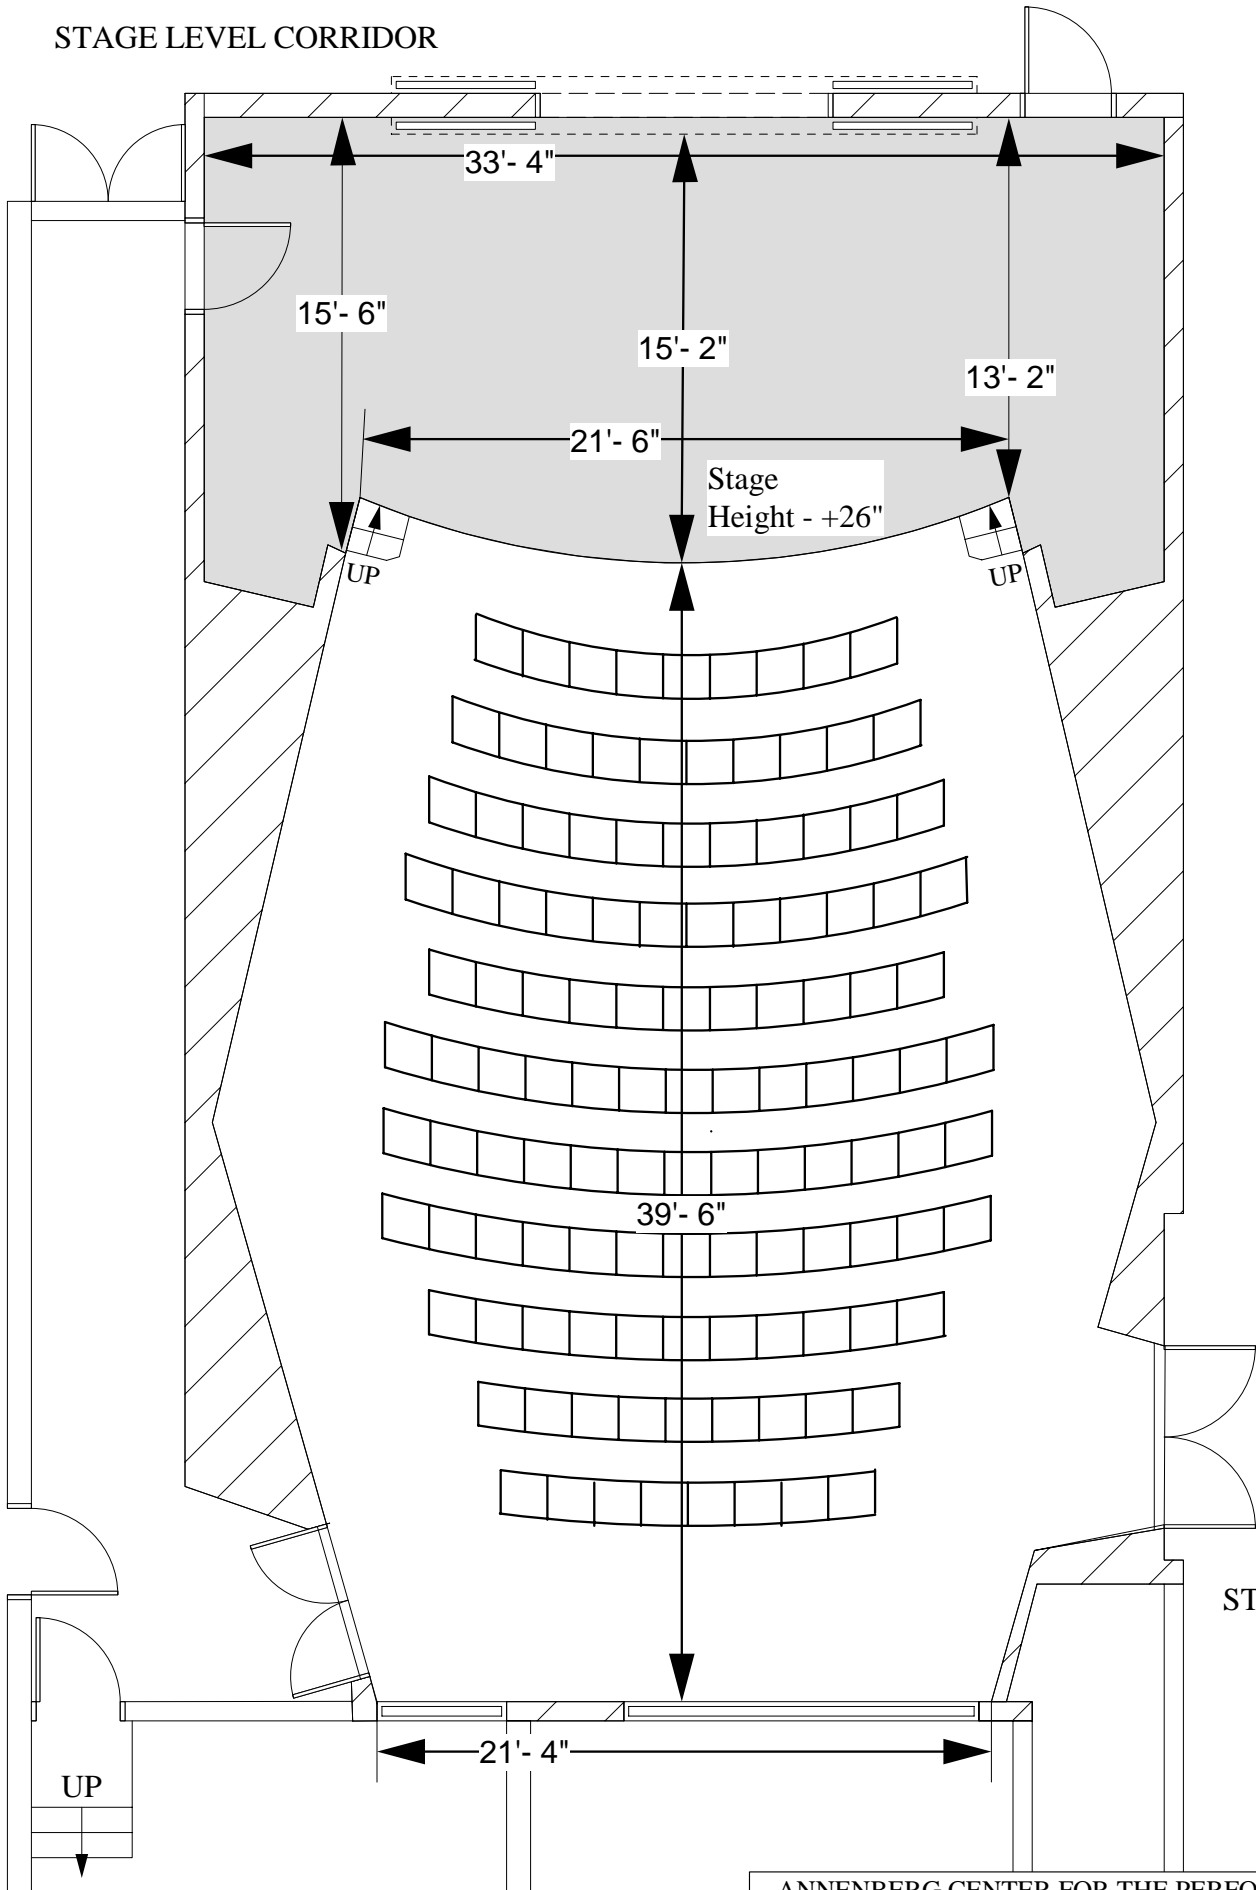

STAGE LEVEL CORRIDOR

RM. #221 STORAGE AREA

UP

CONTROL & PROJECTION BOOTH

STUDIO LOBBY

ANNENBERG CENTER FOR THE PERFORMING ARTS Philadelphia, Pennsylvania	
STUDIO THEATRE Dimensioned Stage Plan Diagram	
DATE:	8/1/07 rev.
DRAWN BY:	Thomas Ames