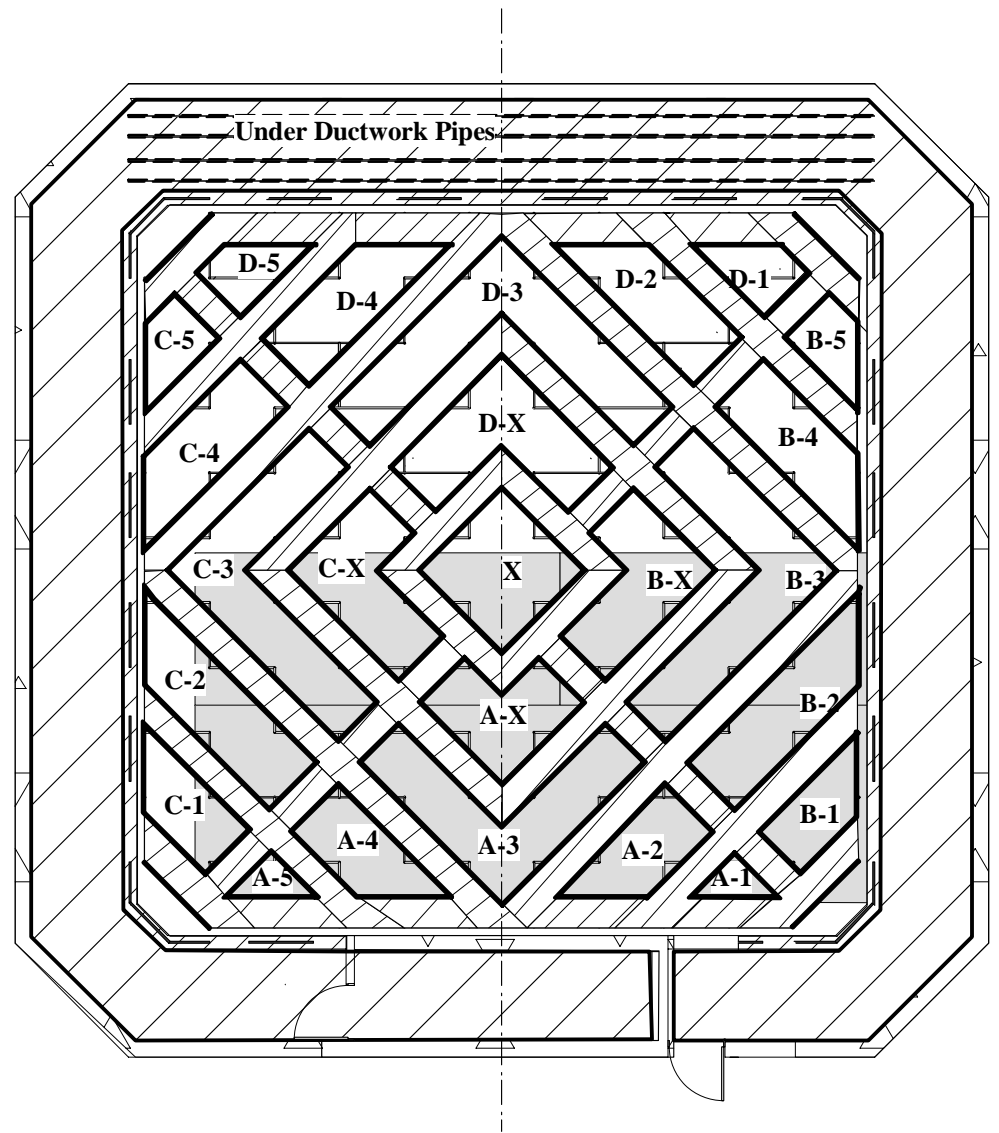

STAGE LEFT WALL

STAGE RIGHT WALL

ANNENBERG CENTER FOR THE PERFORMING ARTS
PHILADELPHIA, PA

Diagram of Harold Prince Theatre Lighting Positions

DATE:

5/20/08 rev.

DRAWN BY:

Thomas Ames