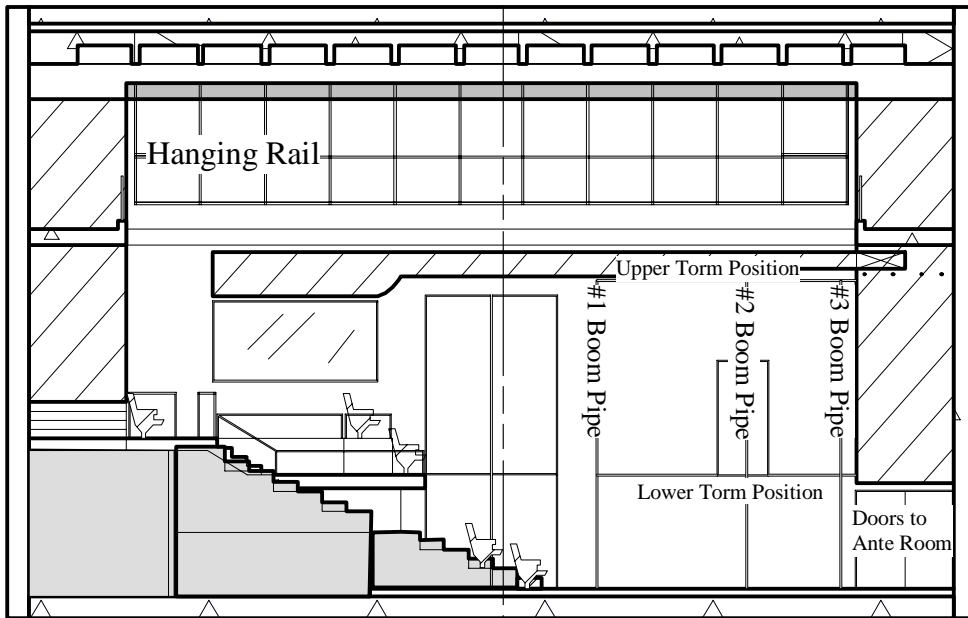

STAGE LEFT WALL

STAGE RIGHT WALL

ANNENBERG CENTER FOR THE PERFORMING ARTS
PHILADELPHIA, PA

Diagram of Harold Prince Theatre Lighting Positions

DATE:

5/20/08 rev.

DRAWN BY:

Thomas Ames