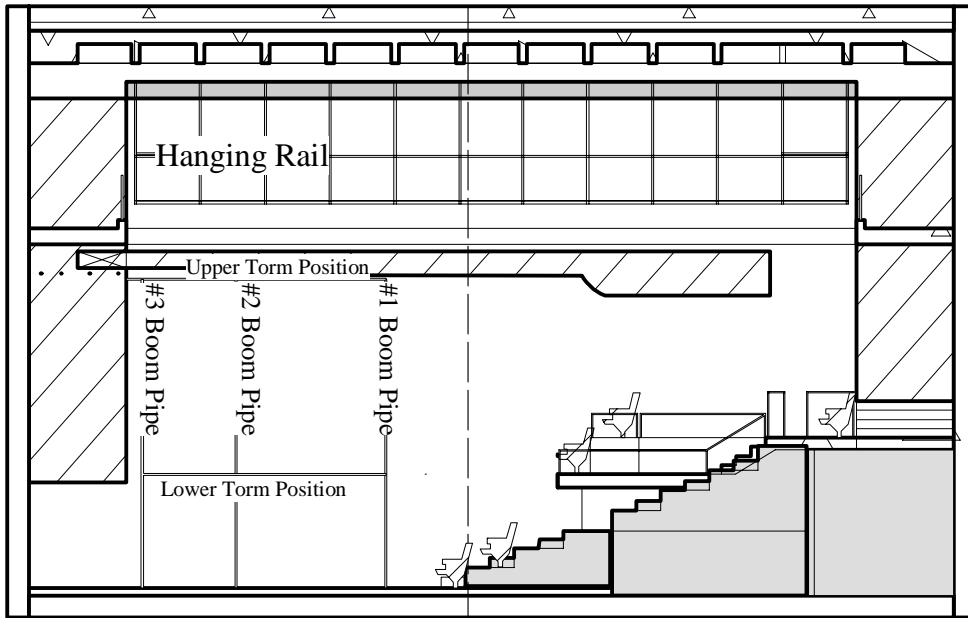

STAGE LEFT WALL

STAGE RIGHT WALL

ANNENBERG CENTER FOR THE PERFORMING ARTS
PHILADELPHIA, PA

Diagram of Harold Prince Theatre Lighting Positions

DATE:

5/20/08 rev.

DRAWN BY:

Thomas Ames