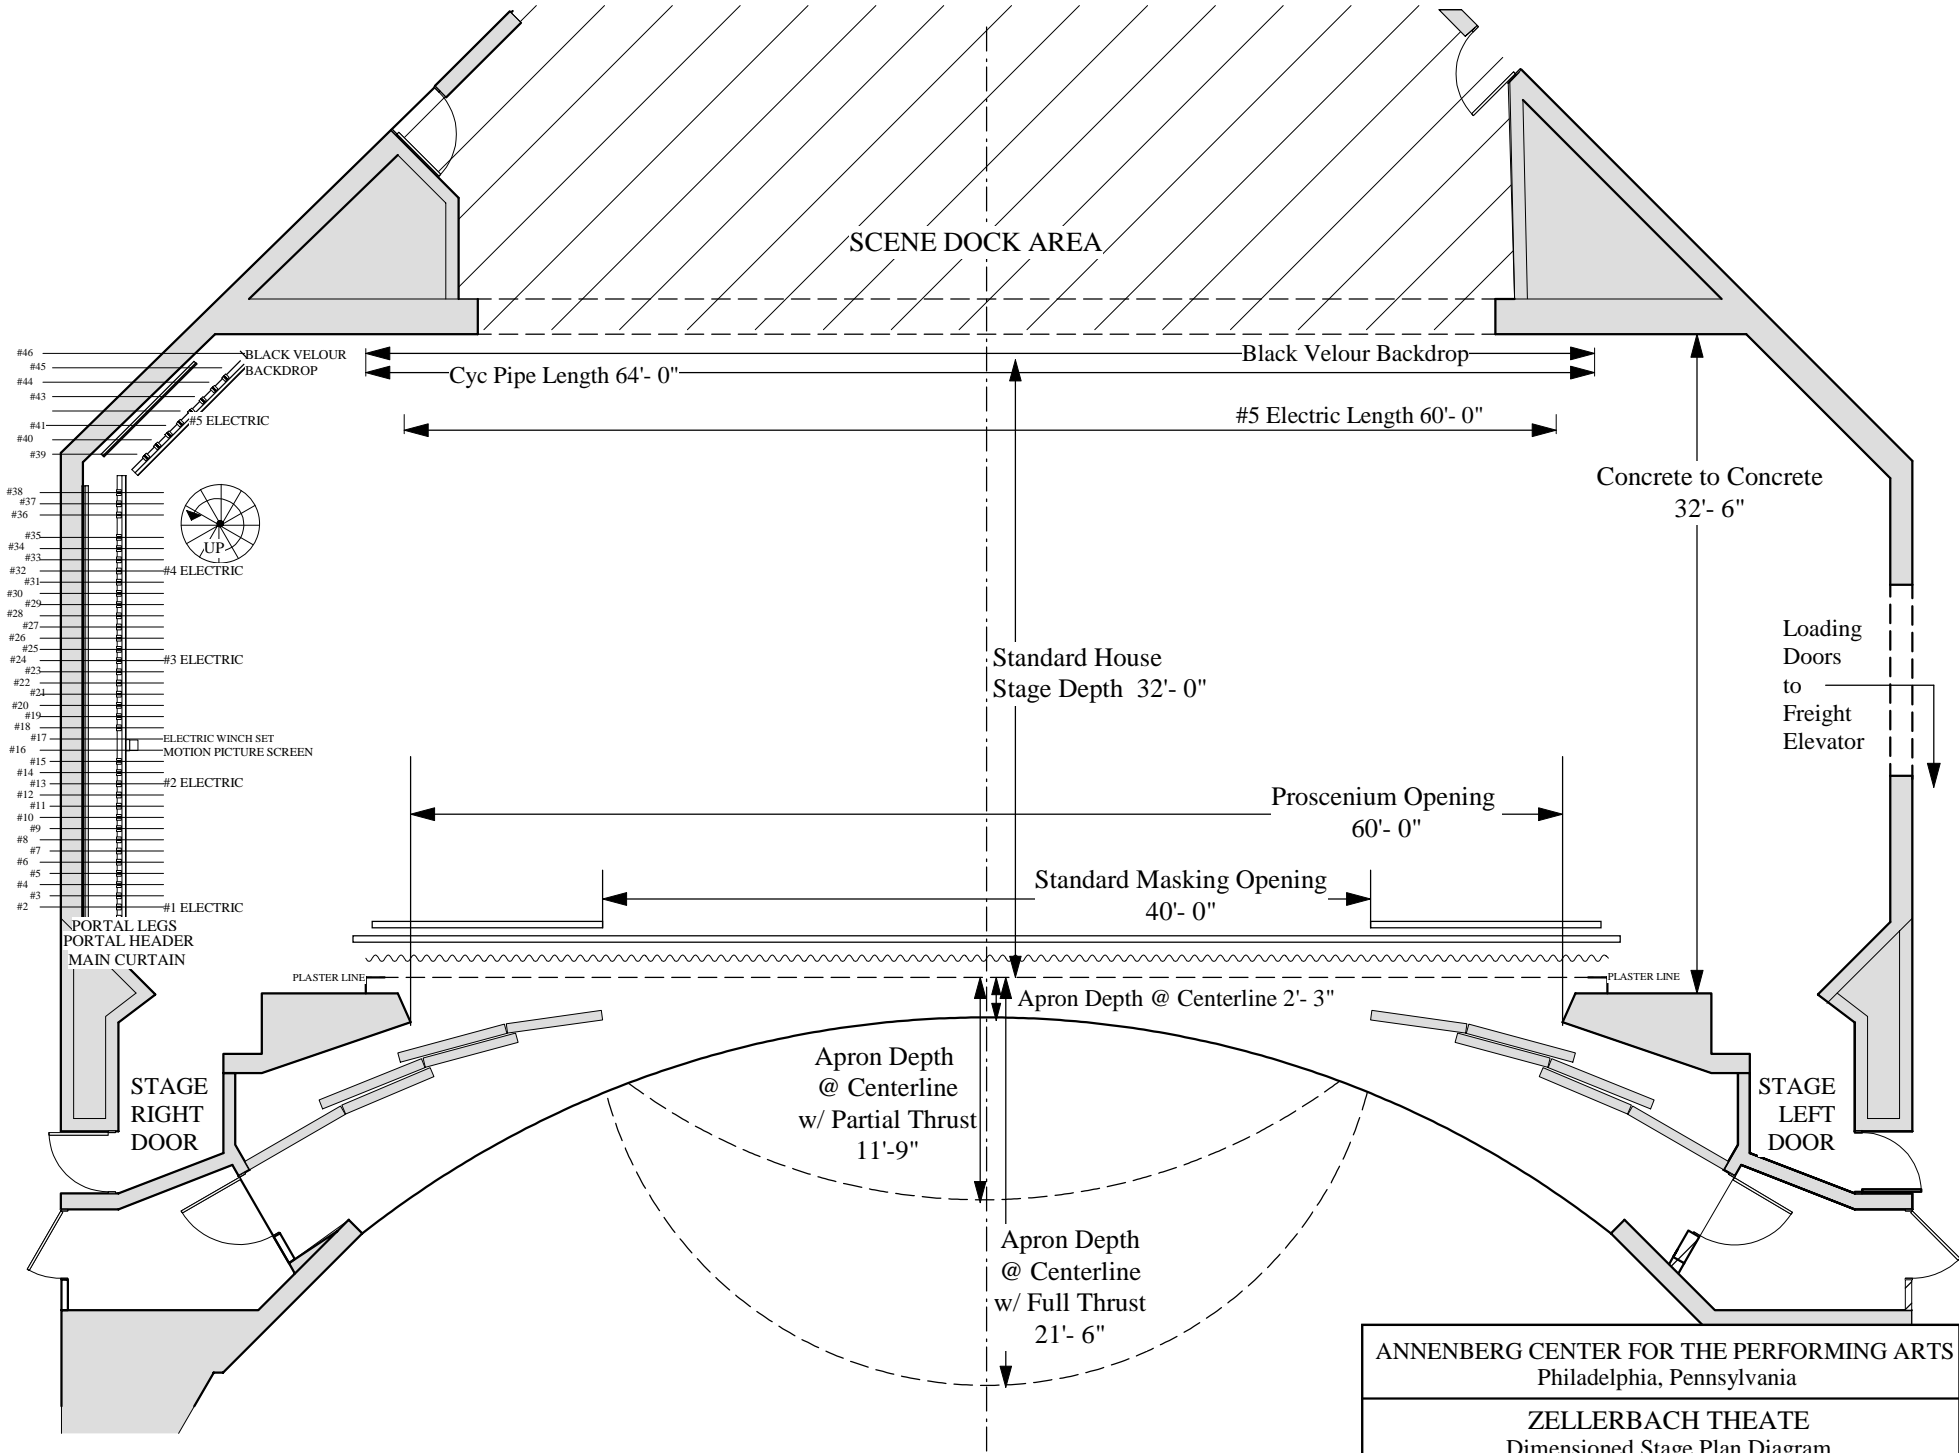

SCENE DOCK AREA

ANNENBERG CENTER FOR THE PERFORMING ARTS Philadelphia, Pennsylvania	
ZELLERBACH THEATRE Dimensioned Stage Plan Diagram	
DATE: 7/29/04	DRAWN BY: Thomas Ames